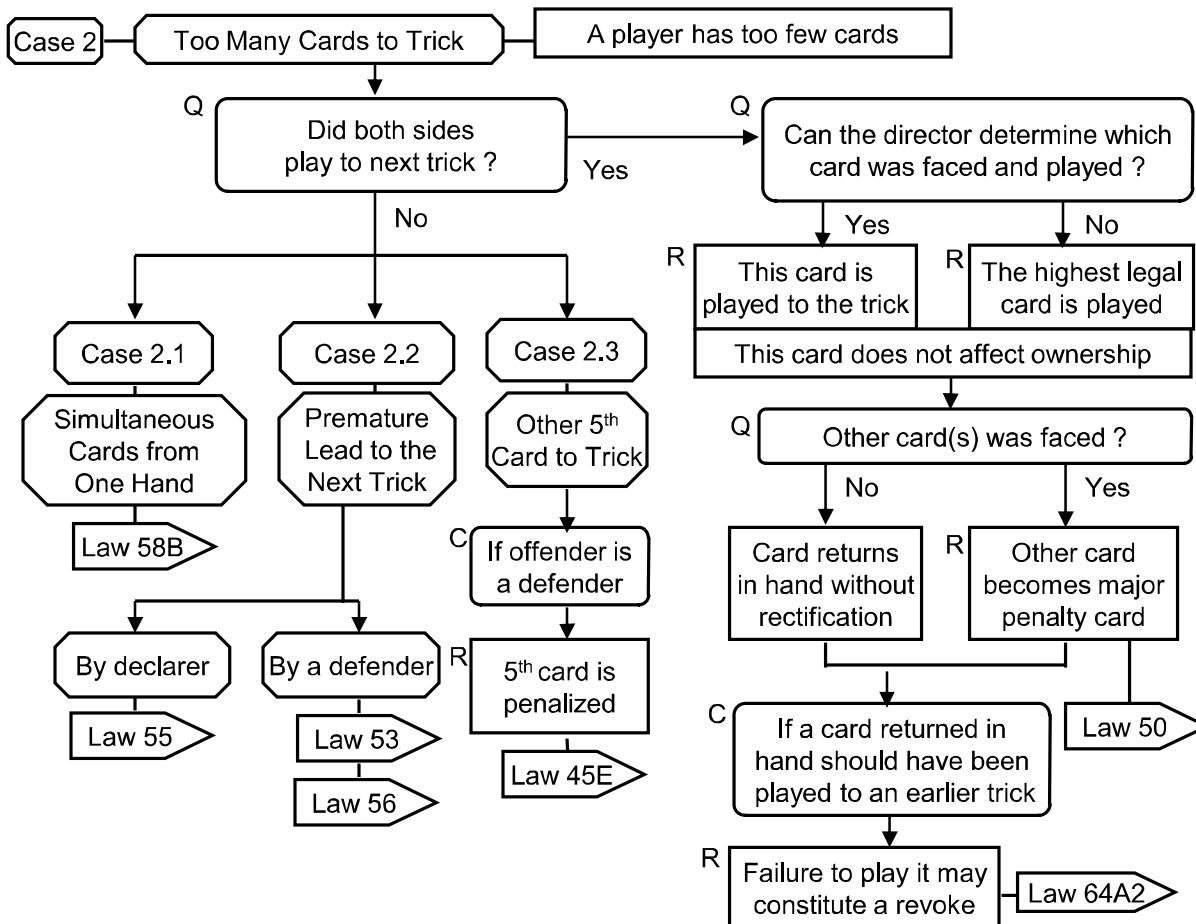

Law 67: Defective Trick

If an extra card to be restore to a defender's hand has been exposed (even by the director), it becomes a penalty card.